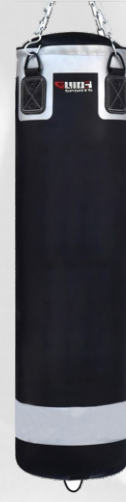

PUNCHING BAGS

264

Made Of High Quality Cowhide Leather
The Punching Bag is a Bag Designed To Be a Punched Over Over And Over

Available Colours:

Available Size:

S | M | L | XL | XXL

PUNCHING BAGS

265